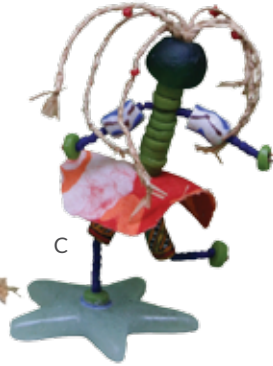

African Spirit:

Each African Spirit is unique using a variety of recycled glass beads.

A. Lapel Pin

Silver plated pin back.
~5" tall.
Lapel Pin Mama:
40900000

B. Key Ring

Nickel plated split ring.
Wire framework.
~5" tall.
Key Ring Mama:
40901000

C/D. Standing

Wire framework. ~5" tall.
Glass star base ~2.5" wide.
Standing Mama
Set of 6: 50001000
Standing Mama/Papa Set of
3 each: 50001020

African Spirit
The hair of this African Spirit is made from raffia.
According to legend, raffia brings good fortune.

African Spirit Ornament

Raffia hanging loop.
~5" tall.
Hanging Mama:
50000000
Hanging Papa:
50000010

A

B

C

D