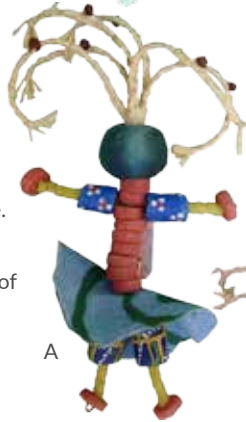

A. Lapel Pin

Silver plated pin back.
~5" tall.
Lapel Pin Mama:
40900000

B. Key Ring

Nickel plated split ring.
Wire framework.
~5" tall.
Key Ring Mama:
40901000

C/D. Standing

Wire framework. ~5" tall.
Glass star base ~2.5" wide.
Standing Mama
Set of 6: 50001000
Standing Mama/Papa Set of
3 each: 50001020

African Spirit
The hair of this African Spirit is made from raffia.
According to legend, raffia brings good fortune.

African Spirit Ornament

Raffia hanging loop.
~5" tall.
Hanging Mama:
50000000
Hanging Papa:
50000010