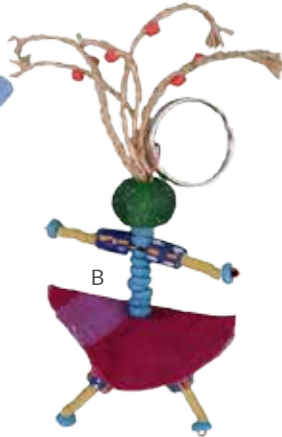

African Spirit:

Each African Spirit is unique using a variety of recycled glass beads.

A. Lapel Pin

Silver plated pin back.
~5" tall.
Lapel Pin Mama:
40900000

B. Key Ring

Nickel plated split ring.
Wire framework.
~5" tall.
Key Ring Mama:
40901000

C/D. Standing

Wire framework. ~5" tall.
Glass star base ~2.5" wide.
Standing Mama
Set of 6: 50001000
Standing Mama/Papa Set of
3 each: 50001020

African Spirit
The hair of this African Spirit is made from raffia.
According to legend, raffia brings good fortune.

African Spirit Ornament

Raffia hanging loop.
~5" tall.
Hanging Mama:
50000000
Hanging Papa:
50000010

A

B

C

D